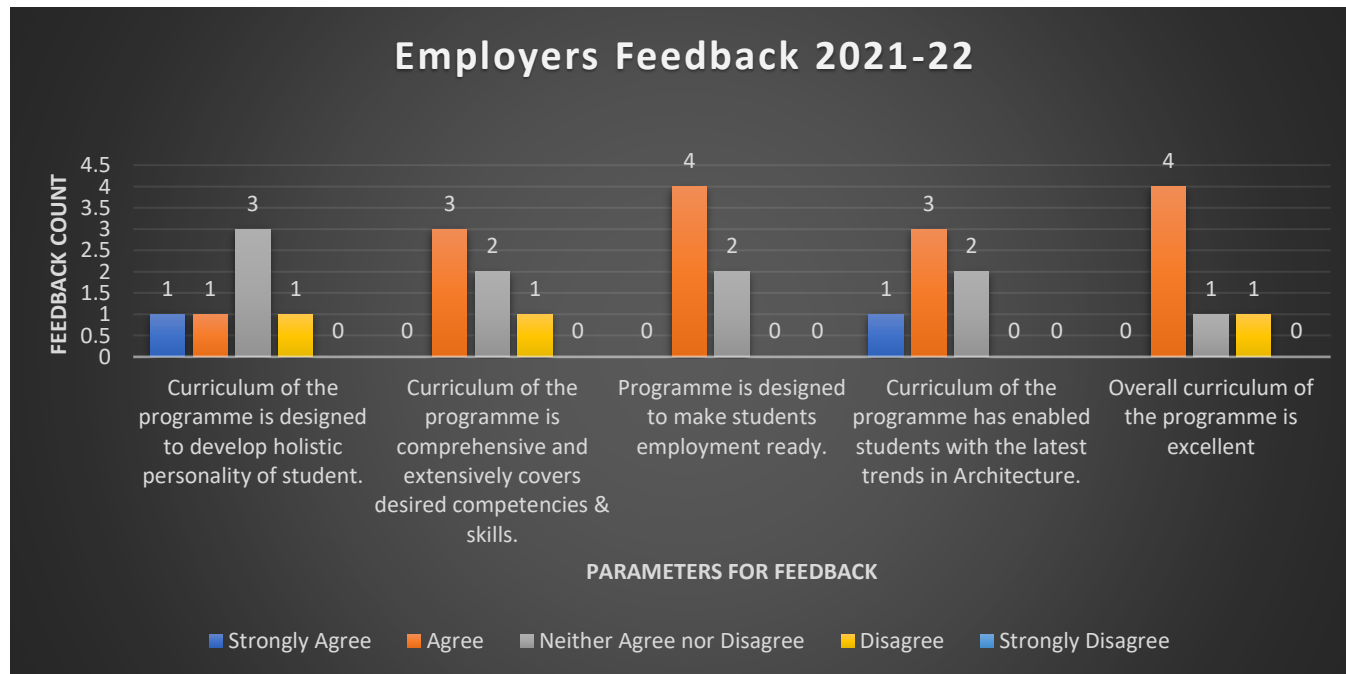

Employer Feedback 2020-21								
Year	Sr. No.	Parameters	Strongly Agree	Agree	Neither Agree nor Disagree	Disagree	Strongly Disagree	Total
2020-2021	1	Curriculum of the program is designed to develop holistic personality of student.	1	1	2	0	0	4
	2	Curriculum of the program is comprehensive and extensively covers desired competencies & skills.	0	2	1	1	0	4
	3	Program is designed to make students employment ready.	0	3	1	0	0	4
	4	Curriculum of the program has enabled students with the latest trends in Architecture.	0	3	1	0	0	4
	5	Overall curriculum of the program is excellent	0	3	0	1	0	4
Feedback from regular intern recruiting Firm								

Principal
ADITYA COLLEGE OF ARCHITECTURE
Aditya Educational Campus, Ram Nagar,
Borivli (West), Mumbai-400 092.