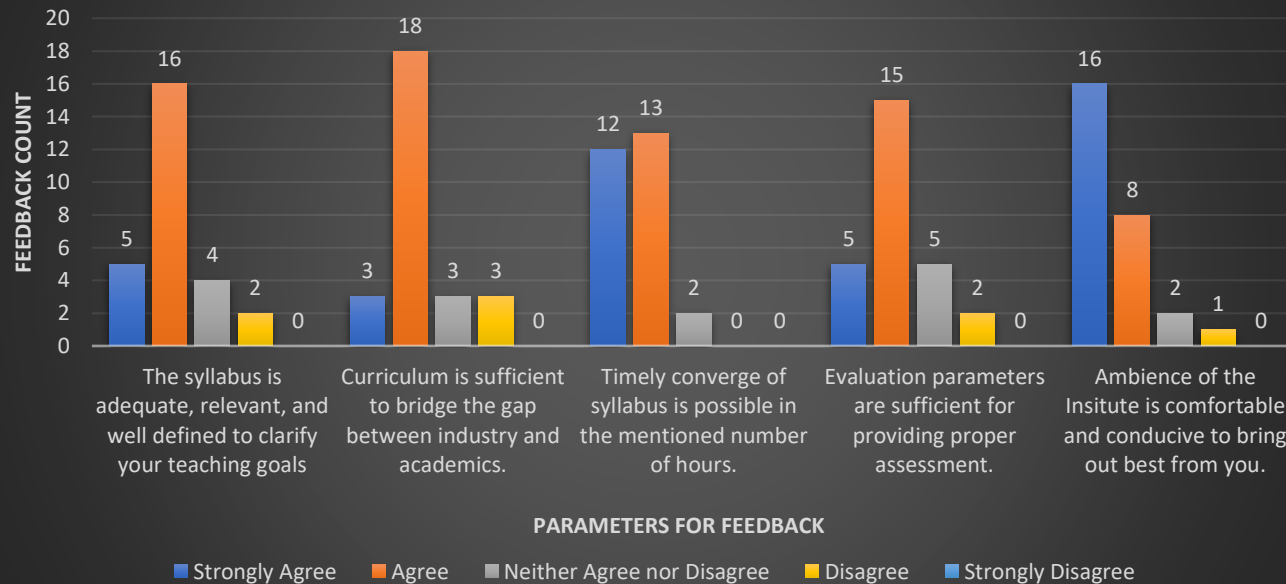

Teachers Feedback 2020-21

Year	Sr. No.	Parameters	Strongly Agree	Agree	Neither Agree nor Disagree	Disagree	Strongly Disagree	Total
2020-2021	1	The syllabus is adequate, relevant, and well defined to clarify your teaching goals	5	16	4	2	0	27
	2	Curriculum is sufficient to bridge the gap between industry and academics.	3	18	3	3	0	27
	3	Timely converge of syllabus is possible in the mentioned number of hours.	12	13	2	0	0	27
	4	Evaluation parameters are sufficient for providing proper assessment.	5	15	5	2	0	27
	5	Ambience of the Insitute is comfortable and conducive to bring out best from you.	16	8	2	1	0	27

Out of 36 Teachers 27 responded

Teachers Feedback 2020-21

Principal
ADITYA COLLEGE OF ARCHITECTURE
Aditya Educational Campus, Ram Nagar,
Borivali (West), Mumbai-400 092.