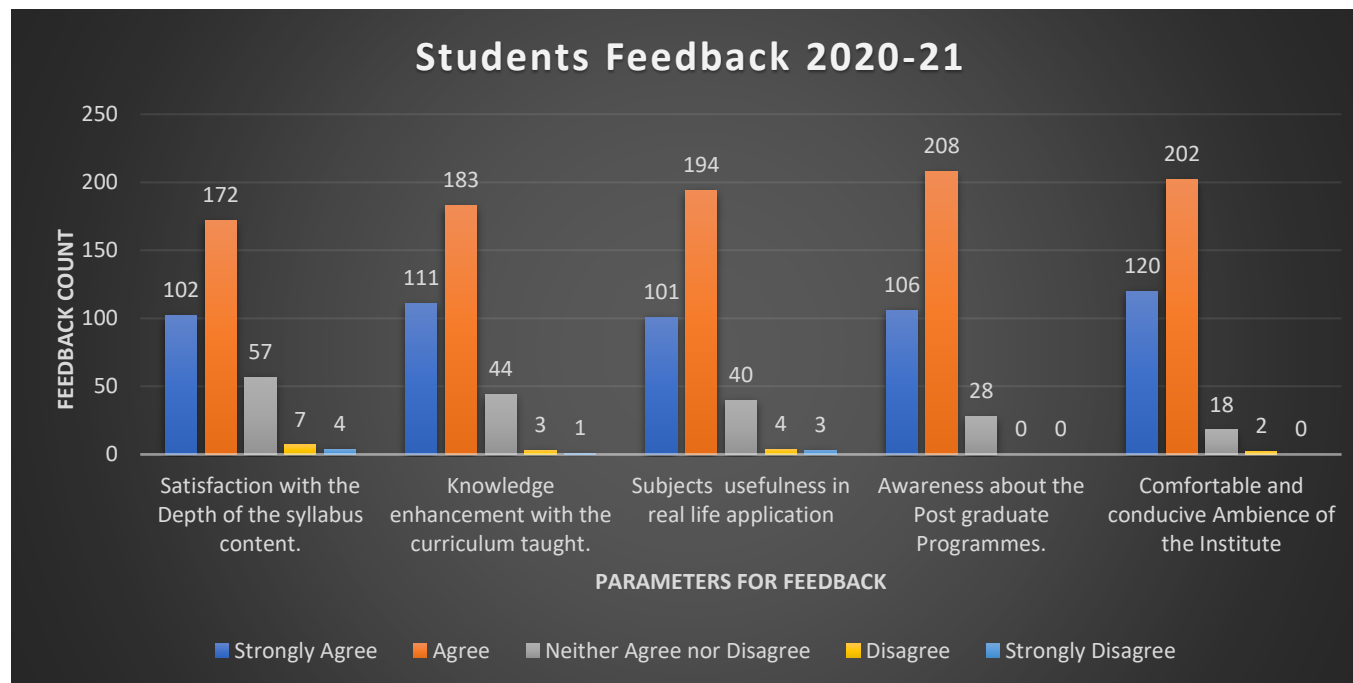

Students Feedback 2020-21

Year	Sr. No.	Parameters	Strongly Agree	Agree	Neither Agree nor Disagree	Disagree	Strongly Disagree	Total
2020 - 2021	1	Satisfaction with the Depth of the syllabus content.	102	172	57	7	4	342
	2	Knowledge enhancement with the curriculum taught.	111	183	44	3	1	342
	3	Subjects usefulness in real life application	101	194	40	4	3	342
	4	Awareness about the Post graduate Programs.	106	208	28	0	0	342
	5	Comfortable and conducive Ambience of the Institute	120	202	18	2	0	342

Out of 350 students 342 responded

Principal
ADITYA COLLEGE OF ARCHITECTURE
Aditya Educational Campus, Ram Nagar,
Borivli (West), Mumbai-400 092.