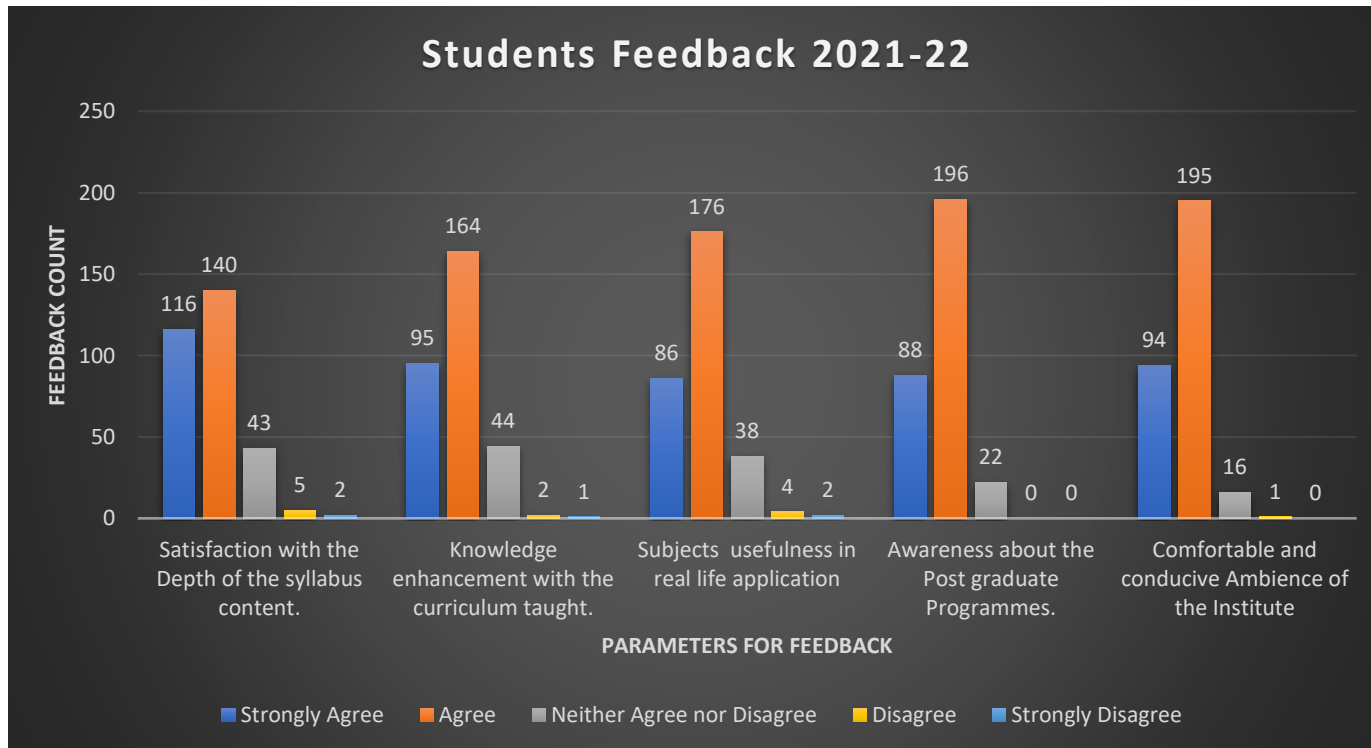

Students Feedback 2021-22

Year	Sr. No.	Parameters	Strongly Agree	Agree	Neither Agree nor Disagree	Disagree	Strongly Disagree	Total
2021-2022	1	Satisfaction with the Depth of the syllabus content.	116	140	43	5	2	306
	2	Knowledge enhancement with the curriculum taught.	95	164	44	2	1	306
	3	Subjects usefulness in real life application	86	176	38	4	2	306
	4	Awareness about the Post graduate Programs.	88	196	22	0	0	306
	5	Comfortable and conducive Ambience of the Institute	94	195	16	1	0	306
Out of 306 students 294 responded								