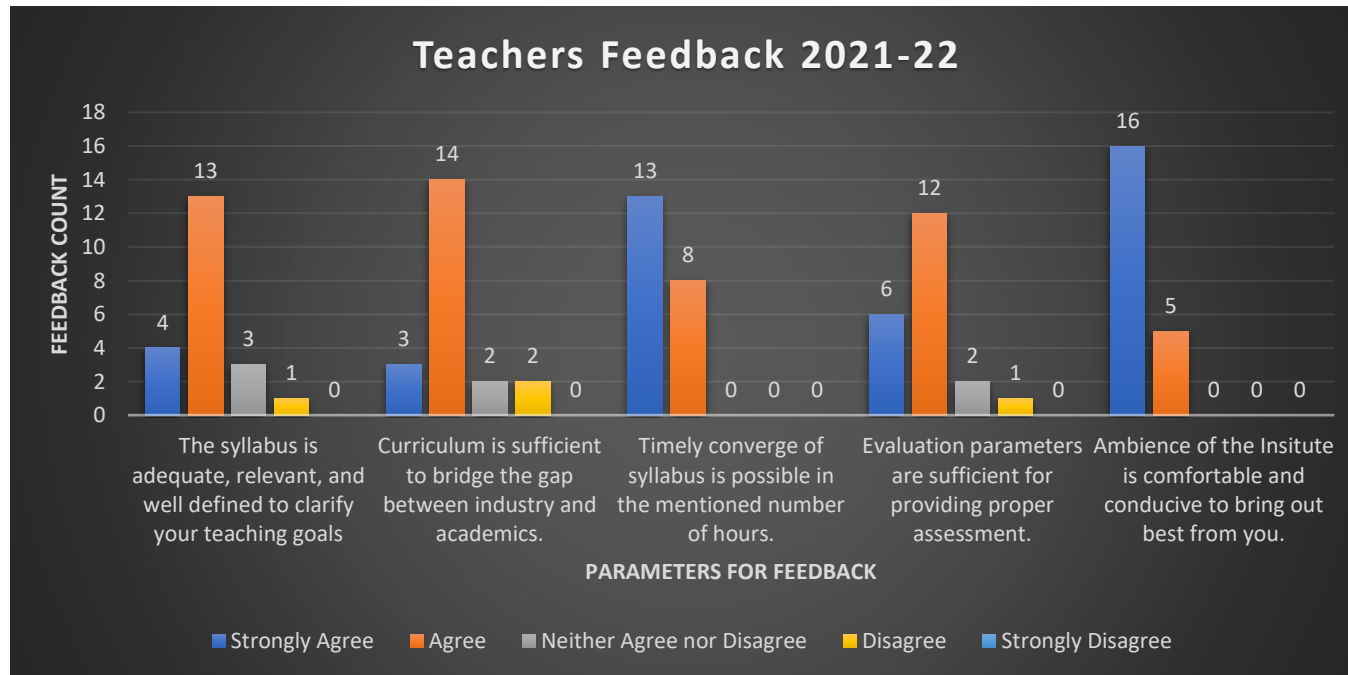

Teacher Feedback 2021-22

Year	Sr. No.	Parameters	Strongly Agree	Agree	Neither Agree nor Disagree	Disagree	Strongly Disagree	Total
2021 - 2022	1	The syllabus is adequate, relevant, and well defined to clarify your teaching goals	4	13	3	1	0	21
	2	Curriculum is sufficient to bridge the gap between industry and academics.	3	14	2	2	0	21
	3	Timely converge of syllabus is possible in the mentioned number of hours.	13	8	0	0	0	21
	4	Evaluation parameters are sufficient for providing proper assessment.	6	12	2	1	0	21
	5	Ambience of the Institute is comfortable and conducive to bring out best from you.	16	5	0	0	0	21

Out of 29 Teachers 21 responded

Principal
ADITYA COLLEGE OF ARCHITECTURE
Aditya Educational Campus, Ram Nagar,
Borivli (West), Mumbai-400 092.