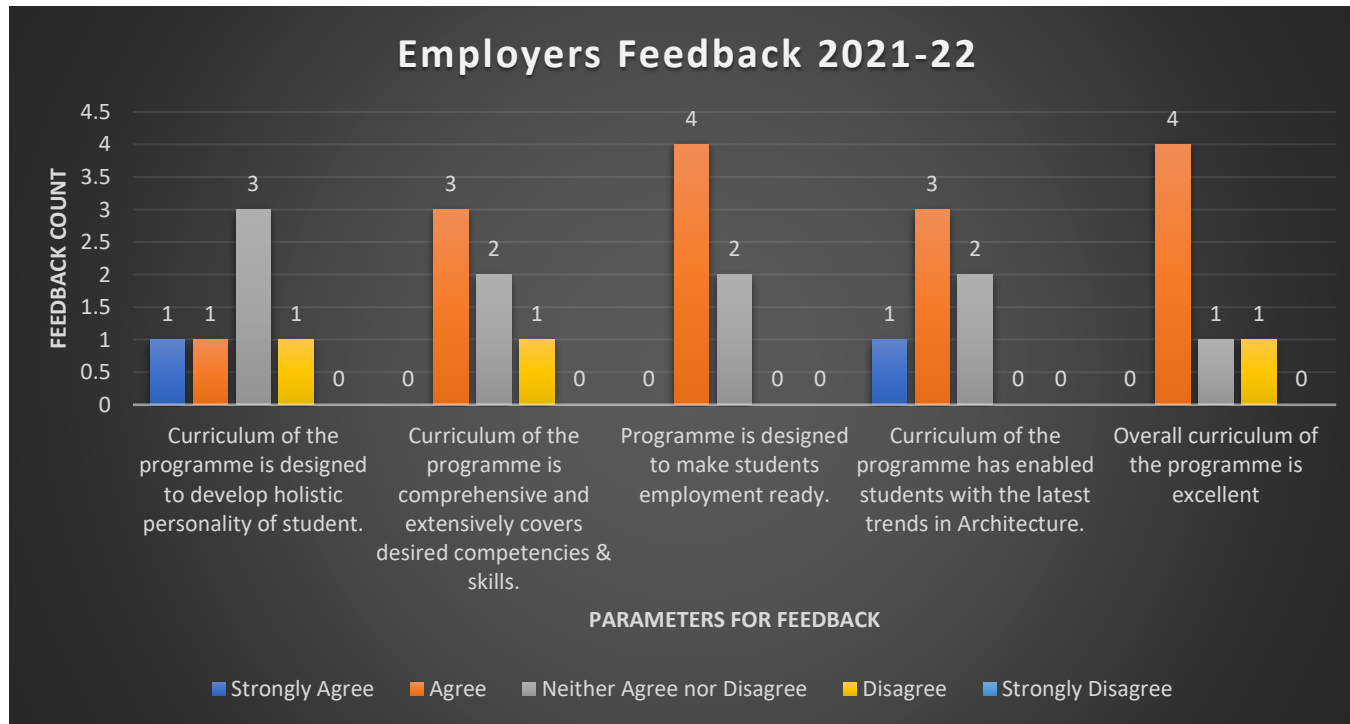

Employer Feedback 2021-22								
Year	Sr. No.	Parameters	Strongly Agree	Agree	Neither Agree nor Disagree	Disagree	Strongly Disagree	Total
2020-2021	1	Curriculum of the program is designed to develop holistic personality of student.	1	1	3	1	0	6
	2	Curriculum of the program is comprehensive and extensively covers desired competencies & skills.	0	3	2	1	0	6
	3	Program is designed to make students employment ready.	0	4	2	0	0	6
	4	Curriculum of the program has enabled students with the latest trends in Architecture.	1	3	2	0	0	6
	5	Overall curriculum of the program is excellent	0	4	1	1	0	6
Feedback from regular intern recruiting Firm								

Principal
ADITYA COLLEGE OF ARCHITECTURE
Aditya Educational Campus, Ram Nagar,
Borivli (West), Mumbai-400 092.