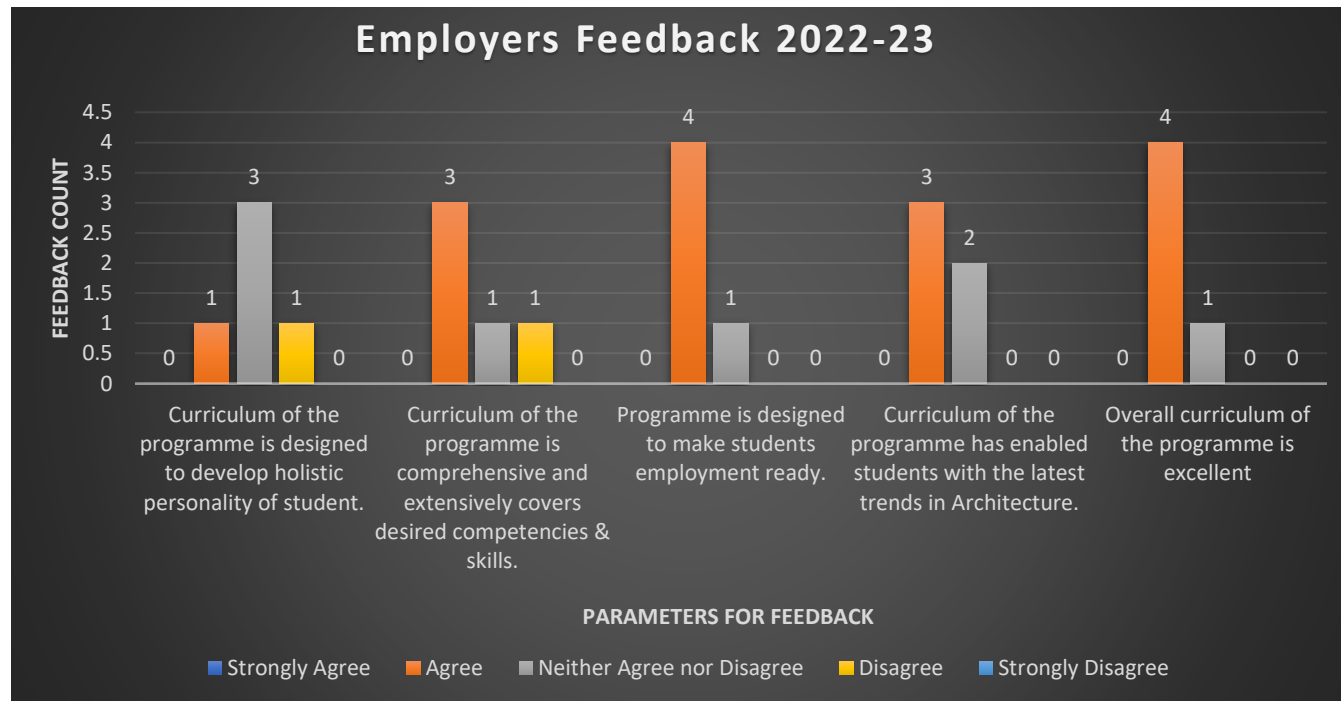

Students Feedback 2022-23

Year	Sr. No.	Parameters	Strongly Agree	Agree	Neither Agree nor Disagree	Disagree	Strongly Disagree	Total
2022-2023	1	Satisfaction with the Depth of the syllabus content.	110	146	36	5	2	299
	2	Knowledge enhancement with the curriculum taught.	92	173	33	1	0	299
	3	Subjects usefulness in real life application	76	183	36	2	2	299
	4	Awareness about the Post graduate Programs.	91	188	20	0	0	299
	5	Comfortable and conducive Ambience of the Institute	83	193	23	0	0	299

Out of 33 Teachers 26 responded

Teachers Feedback 2022-23

Principal
ADITYA COLLEGE OF ARCHITECTURE
 Aditya Educational Campus, Ram Nagar,
 Borivli (West), Mumbai-400 092.

Employer Feedback 2022-23								
Year	Sr. No.	Parameters	Strongly Agree	Agree	Neither Agree nor Disagree	Disagree	Strongly Disagree	Total
2020-2021	1	Curriculum of the program is designed to develop holistic personality of student.	0	1	3	1	0	5
	2	Curriculum of the program is comprehensive and extensively covers desired competencies & skills.	0	3	1	1	0	5
	3	Program is designed to make students employment ready.	0	4	1	0	0	5
	4	Curriculum of the program has enabled students with the latest trends in Architecture.	0	3	2	0	0	5
	5	Overall curriculum of the program is excellent	0	4	1	0	0	5
Feedback from regular intern recruiting Firm								