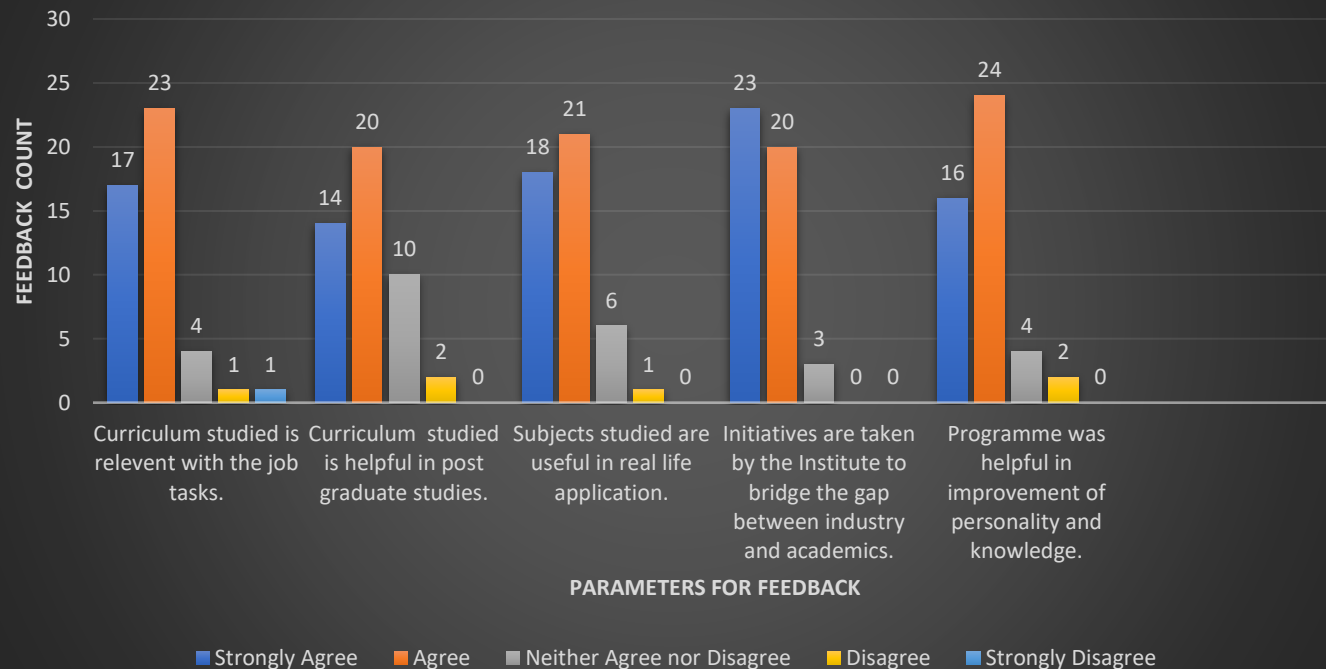

Alumni Feedback - 2022-23

Year	Sr. No.	Parameters	Strongly Agree	Agree	Neither Agree nor Disagree	Disagree	Strongly Disagree	Total
2022-2023	1	Curriculum studied is relevant with the job tasks.	17	23	4	1	1	46
	2	Curriculum studied is helpful in post graduate studies.	14	20	10	2	0	46
	3	Subjects studied are useful in real life application.	18	21	6	1	0	46
	4	Initiatives are taken by the Institute to bridge the gap between industry and academics.	23	20	3	0	0	46
	5	Programme was helpful in improvement of personality and knowledge.	16	24	4	2	0	46

Based on Transcripts & LOR issued in 2022 total 46 Alumni

Alumni Feedback 2022-23

Principal
ADITYA COLLEGE OF ARCHITECTURE
Aditya Educational Campus, Ram Nagar,
Borivli (West), Mumbai-400 092.