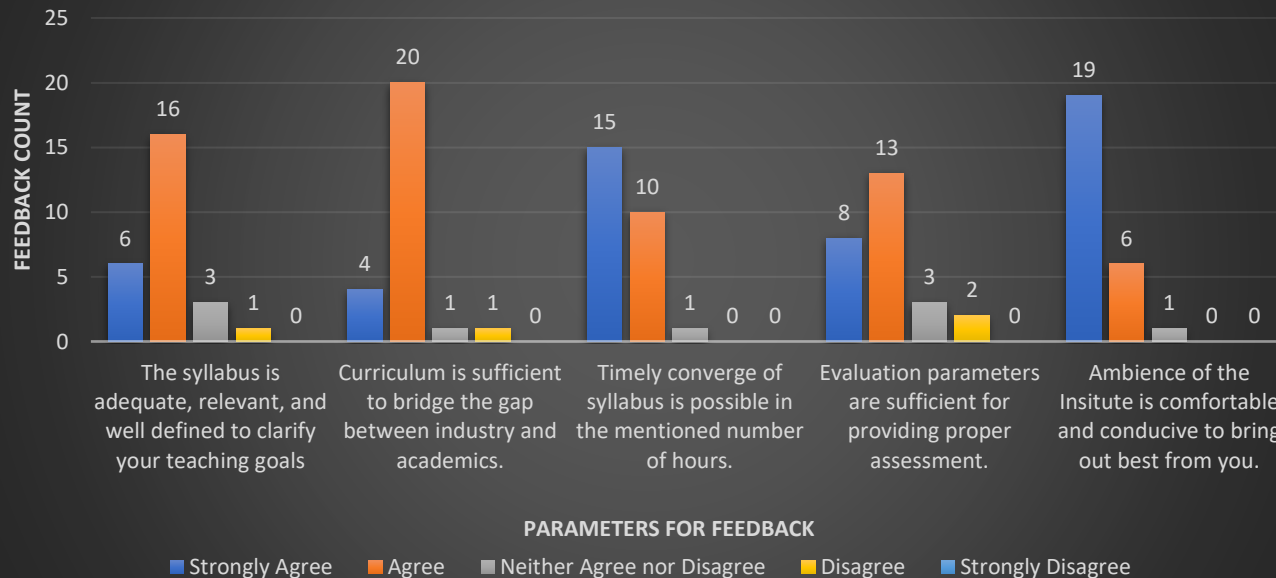

Teacher Feedback 2022-23

Year	Sr No.	Parameters	Strongly Agree	Agree	Neither Agree nor Disagree	Disagree	Strongly Disagree	Total
2022-2023	1	The syllabus is adequate, relevant, and well defined to clarify your teaching goals	6	16	3	1	0	26
	2	Curriculum is sufficient to bridge the gap between industry and academics.	4	20	1	1	0	26
	3	Timely converge of syllabus is possible in the mentioned number of hours.	15	10	1	0	0	26
	4	Evaluation parameters are sufficient for providing proper assessment.	8	13	3	2	0	26
	5	Ambience of the Institute is comfortable and conducive to bring out best from you.	19	6	1	0	0	26

Out of 33 Teachers 26 responded

Teachers Feedback 2022-23

Principal
ADITYA COLLEGE OF ARCHITECTURE
Aditya Educational Campus, Ram Nagar,
Borivli (West), Mumbai-400 092.