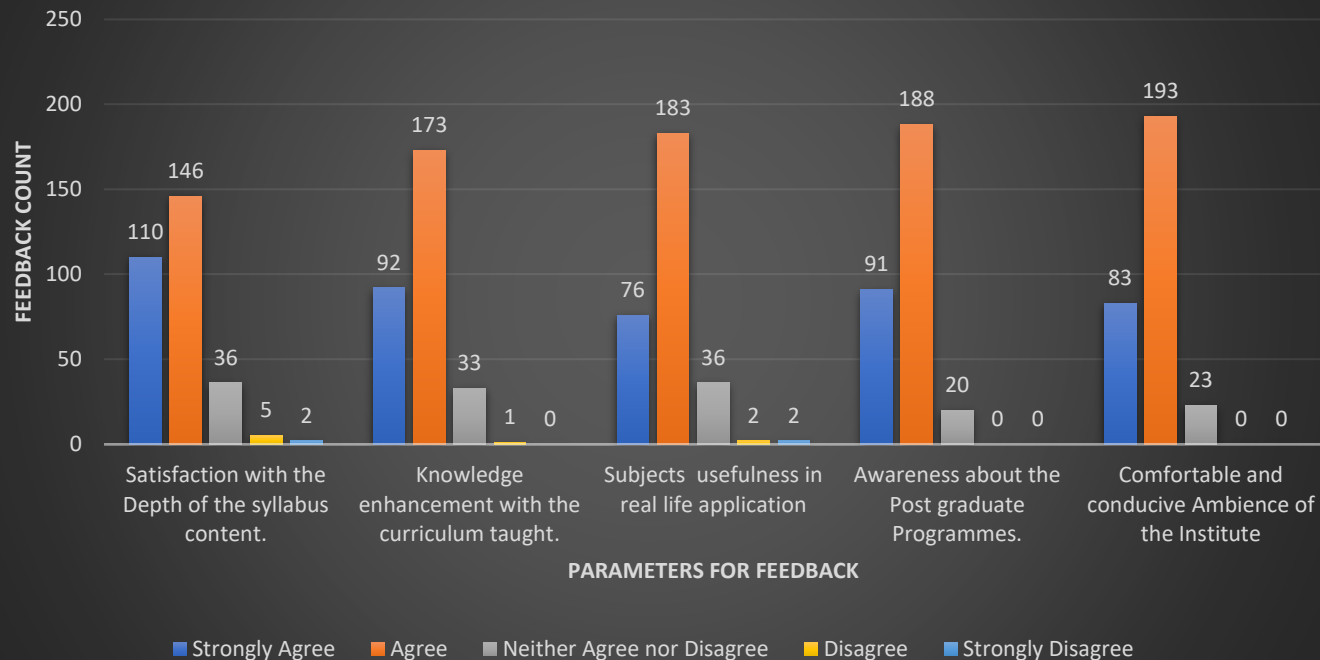

Students Feedback 2022-23

Year	Sr. No.	Parameters	Strongly Agree	Agree	Neither Agree nor Disagree	Disagree	Strongly Disagree	Total
2022-2023	1	Satisfaction with the Depth of the syllabus content.	110	146	36	5	2	299
	2	Knowledge enhancement with the curriculum taught.	92	173	33	1	0	299
	3	Subjects usefulness in real life application	76	183	36	2	2	299
	4	Awareness about the Post graduate Programs.	91	188	20	0	0	299
	5	Comfortable and conducive Ambience of the Institute	83	193	23	0	0	299

Out of 299 students 286 responded

Students Feedback 2022-23

Principal
ADITYA COLLEGE OF ARCHITECTURE
 Aditya Educational Campus, Ram Nagar,
 Borivli (West), Mumbai-400 092.

Teacher Feedback 2022-23

Year	Sr No.	Parameters	Strongly Agree	Agree	Neither Agree nor Disagree	Disagree	Strongly Disagree	Total
2022-2023	1	The syllabus is adequate, relevant, and well defined to clarify your teaching goals	6	16	3	1	0	26
	2	Curriculum is sufficient to bridge the gap between industry and academics.	4	20	1	1	0	26
	3	Timely converge of syllabus is possible in the mentioned number of hours.	15	10	1	0	0	26
	4	Evaluation parameters are sufficient for providing proper assessment.	8	13	3	2	0	26
	5	Ambience of the Institute is comfortable and conducive to bring out best from you.	19	6	1	0	0	26